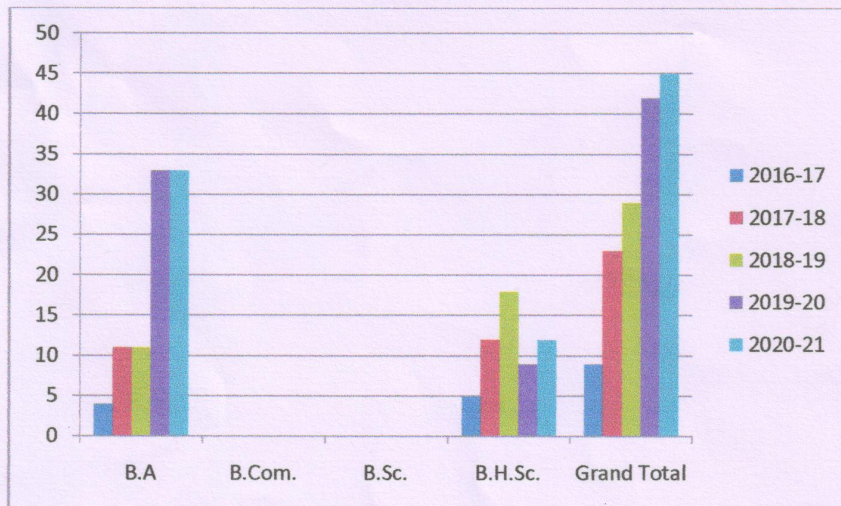

Government Danteshwari P.G. Mahila Mahavidyalaya Jagdalpur

INTERNAL QUALITY ASSESSMENT CELL (IQAC)

Academic Progression of Students;

Government Danteshwari .P, G. Mahila Mahavidyalaya, Jagdalpur, intends to ensure that students shall continue their studies after completion of graduation from this college. In this respect, students are counseled motivated and provided necessary input to appear for Post Graduation

There has been consisted increase in the number of students secured admissions into Post Graduation Classes.

6.5.2

YEAR	B.A.	B.Com.	B.Sc.	B.H.Sc.	Grand Total
2016-17	04	-	-	05	09
2017-18	11	-	-	12	23
2018-19	11	-	-	18	29
2019-20	33	-	-	09	42
2020-21	33	-	-	12	45