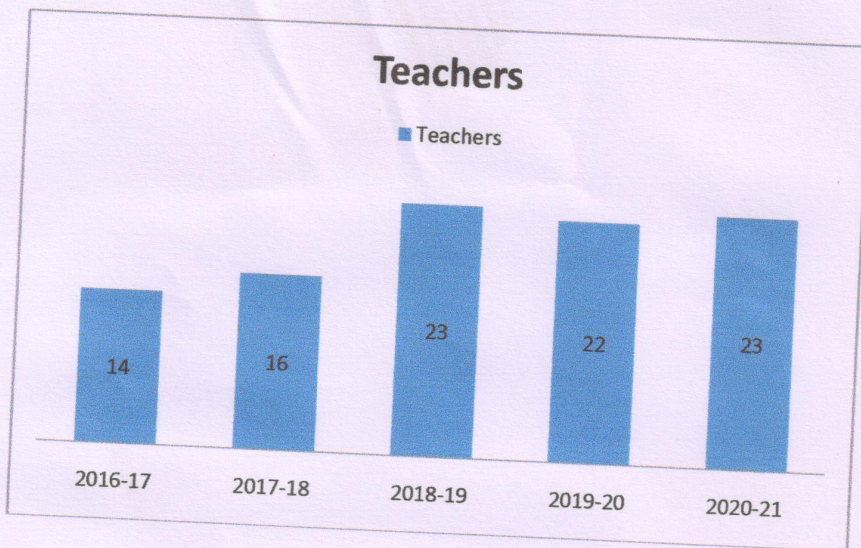

Government Danteshwari P.G. Mahila Mahavidyalaya Jagdalpur

Number of Teachers	
Year	Teachers
2016-17	14
2017-18	16
2018-19	23
2019-20	22
2020-21	23

Pes
PRINCIPAL
Govt. Danteshwari Mahila Mahavidhyalaya
JAGDALPUR