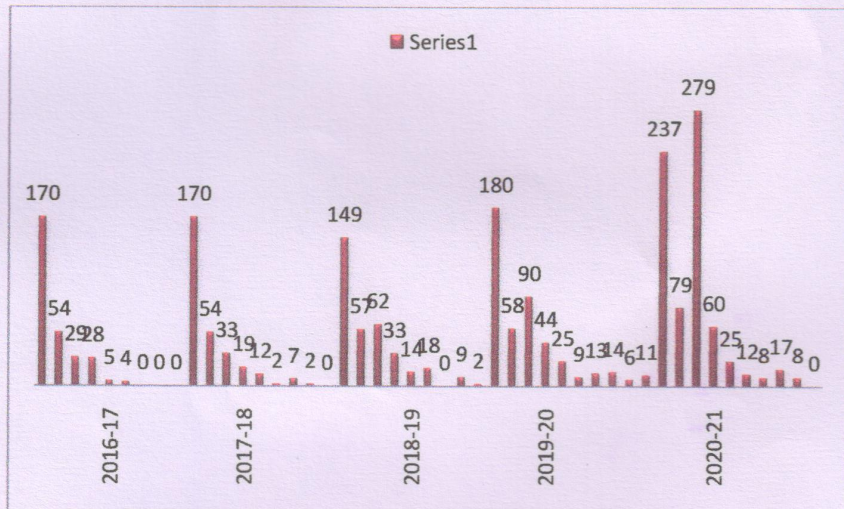

6.5.2 Government Danteshwari P.G.Mahila Mahavidyalaya Jagdalpur

The college admission have incremental from 2015-16 to 2019-20. The incurred strength is reflective of the positive response to the institution performance.

Course wise Admission Details	
Course	Total
2016-17	
B.A.	170
B.Com.	54
B.H.Sc.	29
P.G.D.C.A.	28
M.H.Sc.	05
M.A. (Sociology)	04
M.A. (Political Science)	0
M.A. (Anthropology)	0
M.A. (A.I.H.)	0
2017-18	
B.A.	170
B.Com.	54
B.H.Sc.	33
P.G.D.C.A.	19
M.H.Sc.	12
M.A. (Sociology)	02
M.A. (Political Science)	07
M.A. (Anthropology)	02
M.A. (A.I.H.)	0
2018-19	
B.A.	149
B.Com.	57
B.Sc.	62
B.H.Sc.	33
P.G.D.C.A.	14
M.H.Sc.	18
M.A. (Sociology)	0
M.A. (Political Science)	09
M.A. (Anthropology)	02
M.A. (A.I.H.)	02
2019-20	
B.A.	180
B.Com.	58
B.Sc.	90
B.H.Sc.	44
P.G.D.C.A.	25
M.H.Sc.	09
M.A. (Sociology)	13
M.A. (Political Science)	14
M.A. (Anthropology)	06
M.A. (A.I.H.)	11
2020-21	
B.A.	237
B.Com.	79
B.Sc.	279
B.H.Sc.	60
P.G.D.C.A.	25
M.H.Sc.	12
M.A. (Sociology)	08
M.A. (Political Science)	17
M.A. (Anthropology)	08
M.A. (A.I.H.)	0

[Handwritten signature]

[Handwritten signature]
PRINCIPAL
Govt. Danteshwari Mahila Mahavidhyalaya
JAGDALPUR