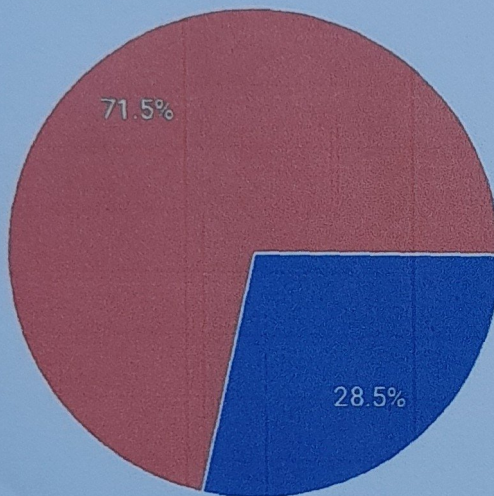

voter edu quiz

Questions

Responses

369

Settings Total points: 100

Sex

369 responses

Copy

- Male
- Female
- Transgender