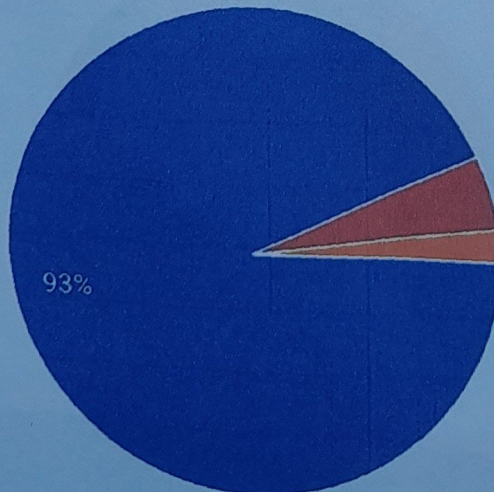

Students Type

369 responses

Copy

- Regular
- Private
- Ex- Student

PRINCIPAL
Govt. Danteshwari Mahila Mahavidhyalaya
JAGDALPUR