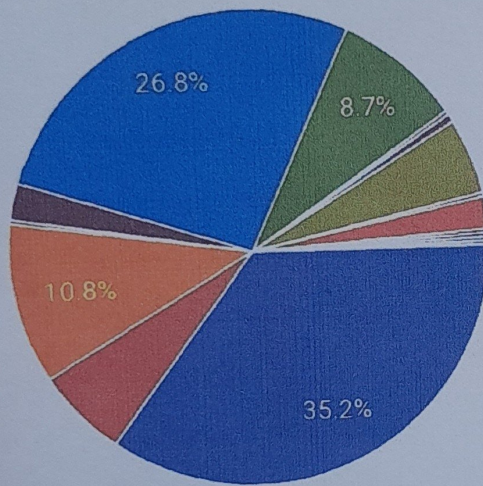

voter edu quiz

Questions

Responses

369

Settings Total points: 100

Institution Name(अध्यनरत संस्था का नाम)

Copy

369 responses

- Govt. Engineering College Jagdalpur
- Industrial Training...
- Govt. Girls Polytec...
- Govt. Co-Ed Polyt...
- Shri Vedmata Gay...
- PhD
- Govt.H.S.School N...
- Sahid Mahendra k...
- Govt. V. Rao. P. G...

2/2

Class

Copy

368 responses