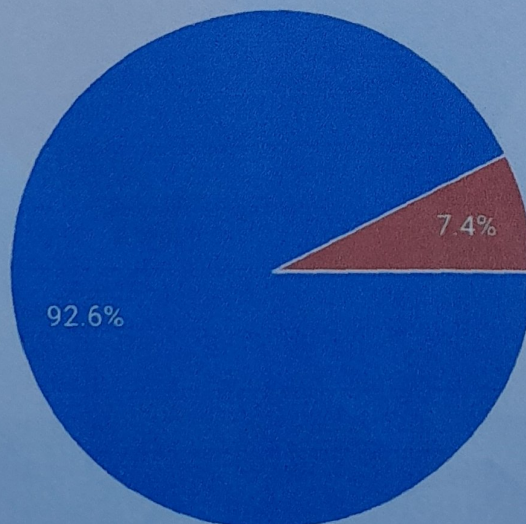

Students Type

Copy

94 responses

- Regular
- Private
- Supp./ Super Supp.

92

PRINCIPAL
Govt. Danteshwari Mahila Mahavidhyalaya
JAGDALPUR