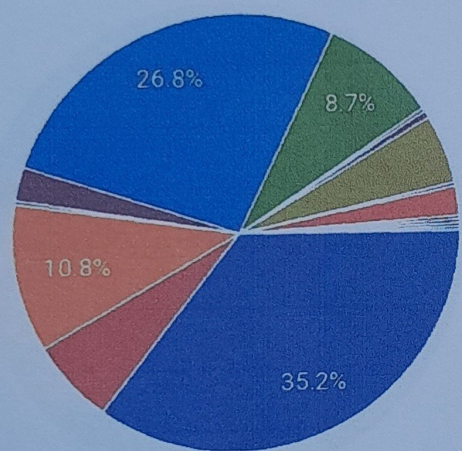

voter edu quiz

Questions Responses **369** Settings Total points: 100

Institution Name(अध्यनरत संस्था का नाम)

369 responses

- Govt. Danteshwari...
- Government Kaktiy...
- Government Colleg...
- Government Colle...
- Government Colle...
- Christ College Jag...
- Surya College Jag...
- Shaheed Mahendr...
- Late Baliram Kash...
- Nursing College J...

1/2