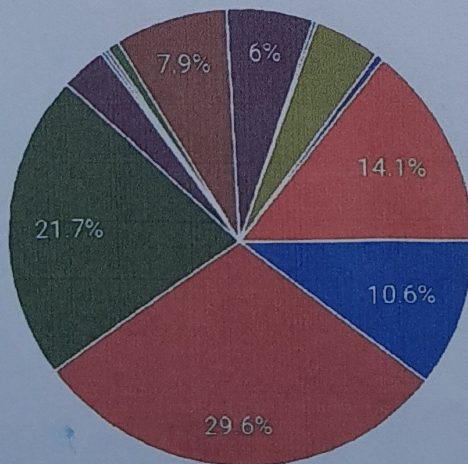

- B.ED/D.ED
- ITI
- Polytechnic
- Engineering
- Other

2/2

Handwritten signature

Handwritten signature

PRINCIPAL
Govt. Danteshwari Mahila Mahavidhya
JAGDALPUR