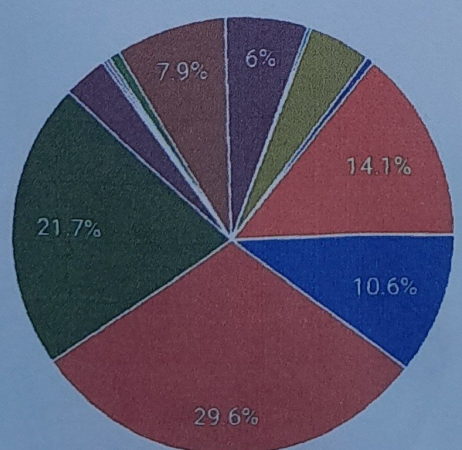

Class

368 responses

- B.A.
- B.Sc
- B.Hsc
- B. Com
- M.A.
- M.sc
- M.Com
- M.H.Sc
- PGDCA
- LLB

1/2

Bu
PRINCIPAL
Govt. Danteshwari Mahila Mahavidhyalaya
JAGDALPUR