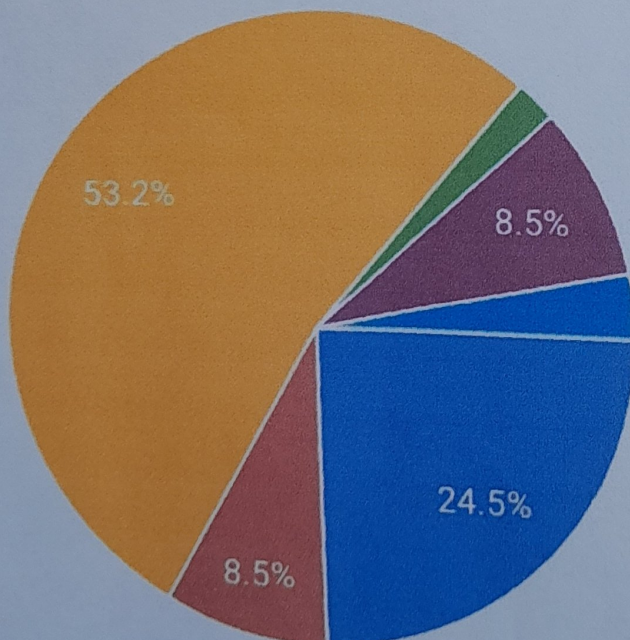

# Children's day Quiz

Questions

Responses

94

Settings Total points: 25

Year

 Copy

94 responses