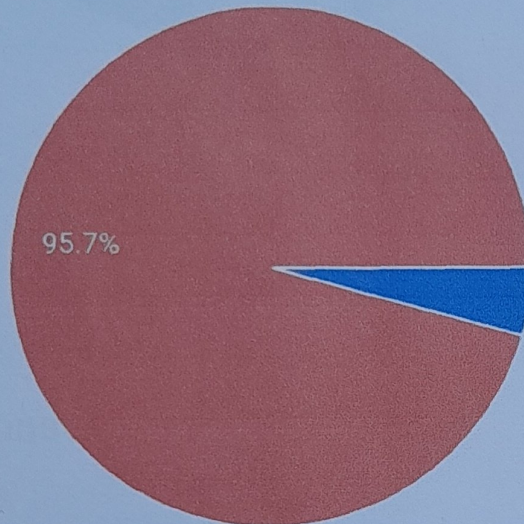

# Children's day Quiz

Questions

Responses

94

Settings Total points: 25

94 responses

- Male
- Female
- Transgender

# Children's day Quiz

Questions

Responses

94

Settings Total points: 25

Year

 Copy

94 responses